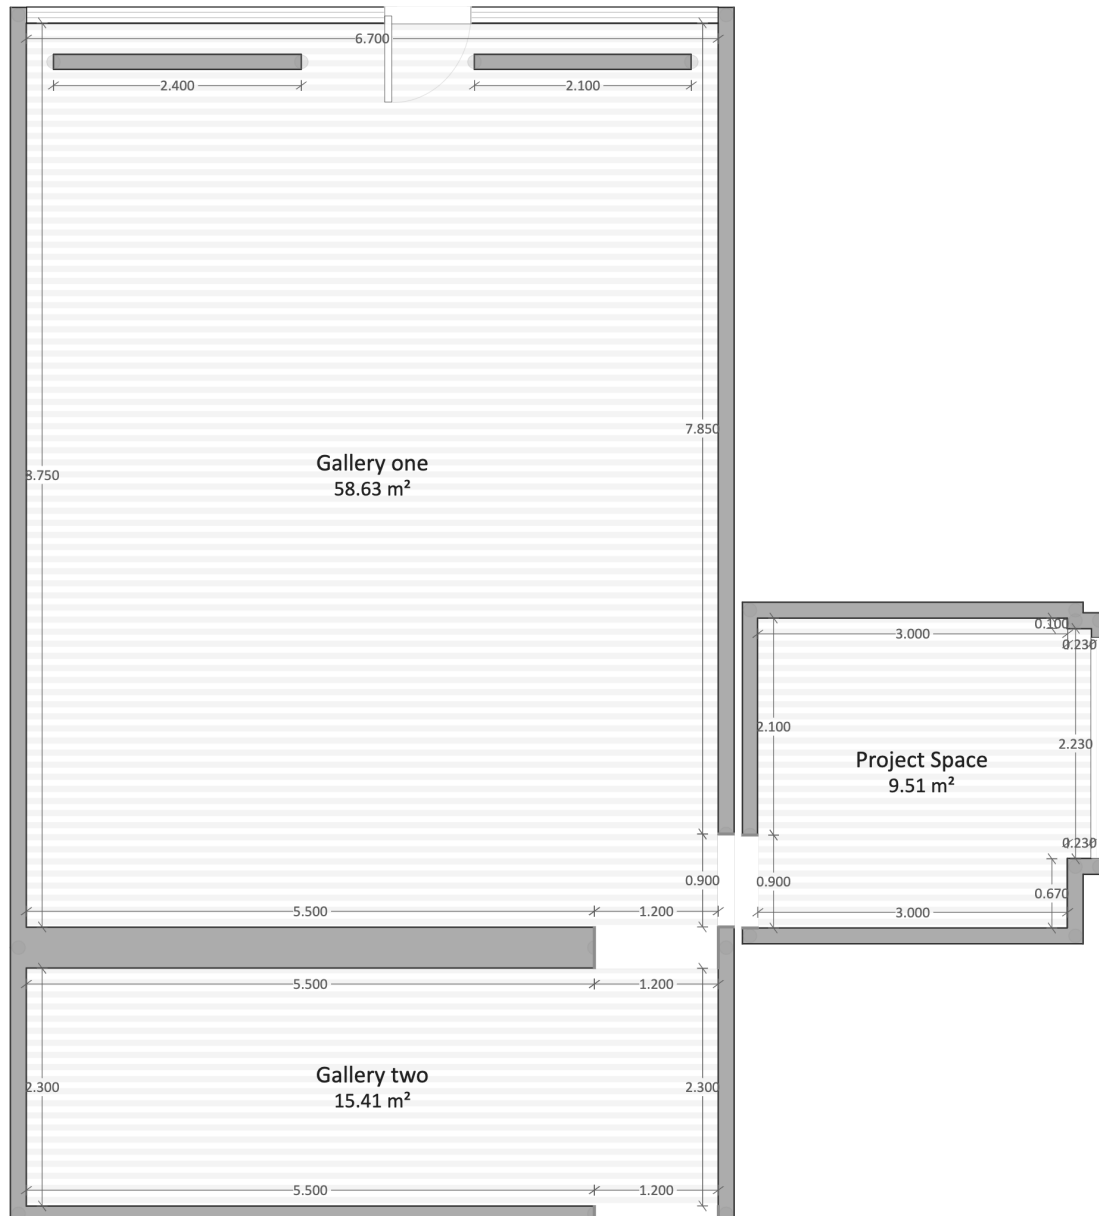

TROCADERO

A R T S P A C E

Suite 1, 1/119 Hopkins Street
FOOTSCRAY VICTORIA AUSTRALIA 3011

UNIT: m

Gallery Height 3m approx.

Unnoted dimension. Wall width between Gallery one and two is 0.4m.

Please note: Project Space has glass panel/s above door frame and the extending length of the east wall.